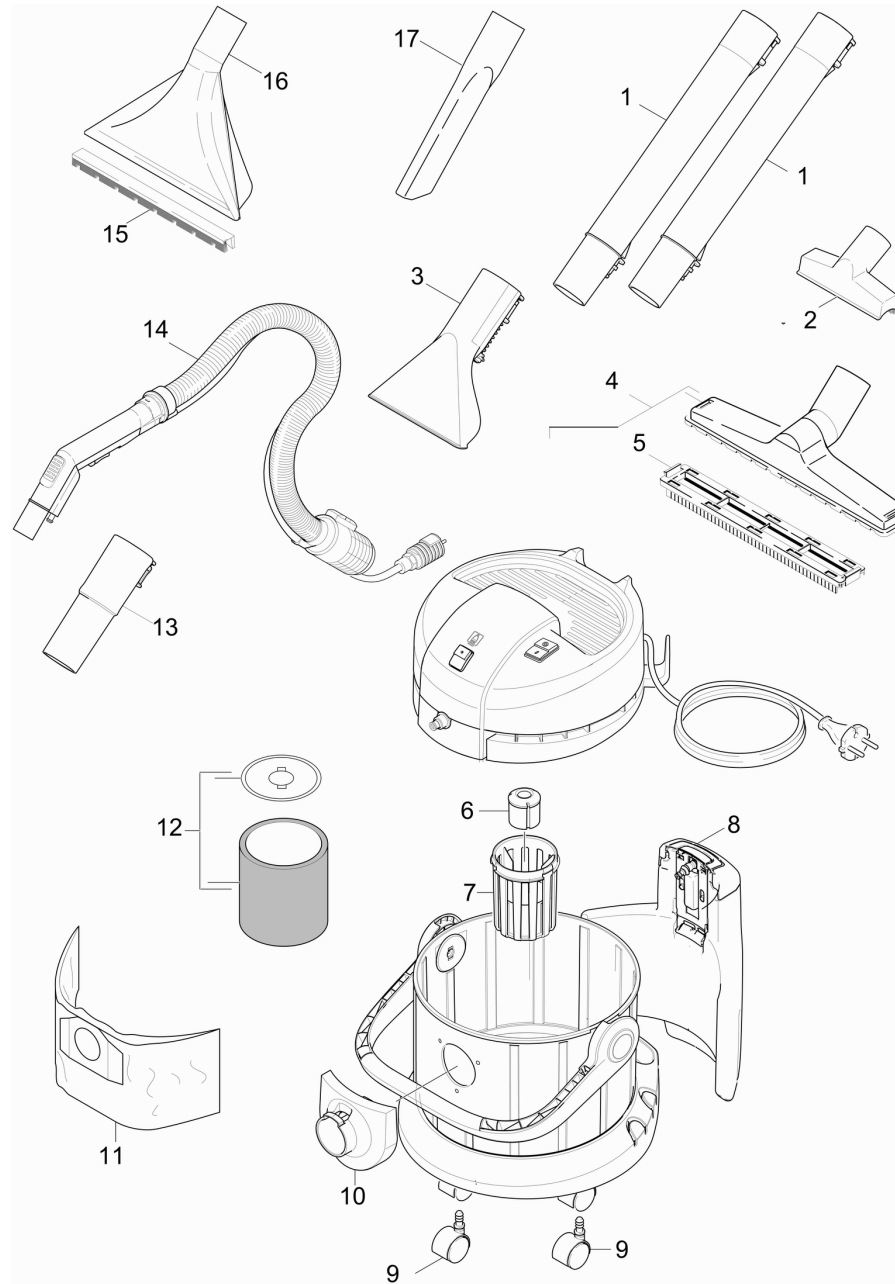

Short spare parts list (1.081-140.3)

Home and Garden \ Spray extraction \ SE 4002 *EU \ Short spare parts list

Short spare parts list (1.081-140.3)

Home and Garden \ Spray extraction \ SE 4002 *EU \ Short spare parts list

KÄRCHER

POS	Article no.	Description	Quantity	Unit
1	9.037-300.0	Extension pipe reinforced	2.000	ST
2	6.905-998.0	Upholstery nozzle NW35	1.000	ST
3	2.885-018.0	Hand nozzle spray-ex nozzle	1.000	ST
4	2.862-141.0	Floor tool complete	1.000	ST
5	9.036-892.0	Mixing insert	1.000	ST
6	9.037-473.0	Float 40gr	1.000	ST
7	9.036-992.0	Filtering basket	1.000	ST
8	9.012-270.0	Tank complete 4L	1.000	ST
9	6.435-353.0	Castor D 42	2.000	ST
10	9.001-285.0	Suction connection complete	1.000	ST
11	6.959-130.0	Filter bags 5St.	1.000	ZSA
12	9.012-283.0	Filter complete SE 4001	1.000	ST
13	9.012-279.0	Adapter /ADATTATORE ACC.SE	1.000	ST
14	9.012-467.0	Hose flexible SE 4002/TUBO FLEX SE INTEG	1.000	ST
15	9.012-277.0	Insert Teppichduese Spray-Ex	1.000	ST
16	9.012-276.0	Carpet nozzle Spray-Ex	1.000	ST
17	6.900-385.0	Crevice nozzle DN35	1.000	ST