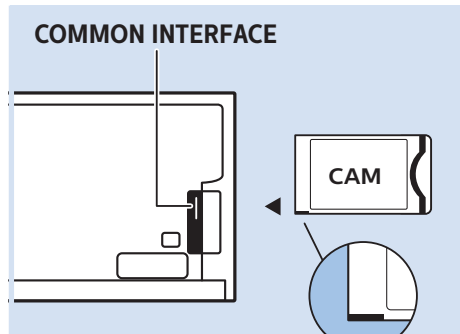

Blu ray - HDMI