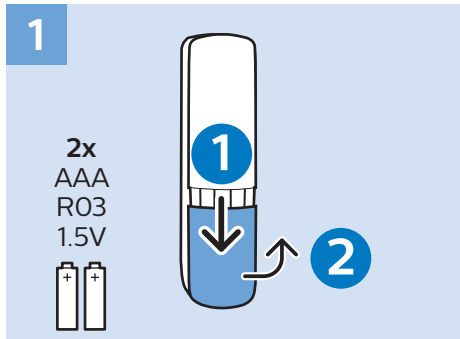

USB Flash Drive

USB Hard Drive

Multimedia Player (UHD Video source)

Video Player - YPbPr, L/R

Video Player - CVBS, L/R

VESA (x, y)
43" (108 cm) 200x200 mm M6
50" (126 cm) 200x200 mm M6
55" (139 cm) 300x200 mm M6
65" (164 cm) 400x200 mm M6