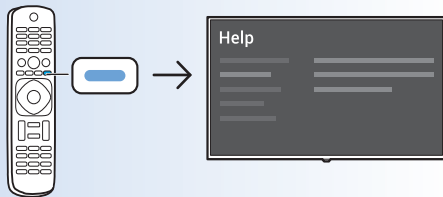

Blu ray - HDMI

Home Theatre System - HDMI 1 ARC

Digital Audio System - OPTICAL

Headphones

MHL

Network - Wireless

Network - Wired

Computer - HDMI

USB Flash Drive

USB Hard Drive

Multimedia Player (UHD Video source)

Video Player - YPbPr, L/R

Video Player - CVBS, L/R

VESA (x, y)
43" (108 cm) 200x200 mm M6
50" (126 cm) 200x200 mm M6
55" (139 cm) 300x200 mm M6
65" (164 cm) 400x200 mm M6