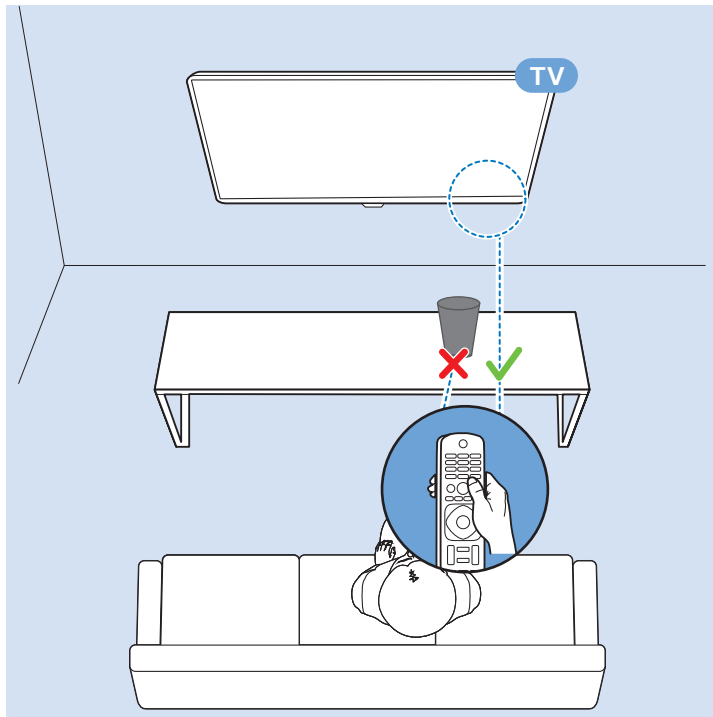

USB Flash Drive

USB Hard Drive

Multimedia Player (UHD Video source)

Video Player - YPbPr, L/R

Video Player - CVBS, L/R

VESA (x, y)
43" (108 cm) 200x200 mm M6
50" (126 cm) 200x200 mm M6
55" (139 cm) 300x200 mm M6
65" (164 cm) 400x200 mm M6