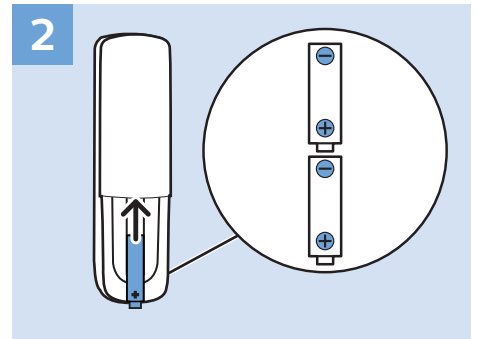

USB Flash Drive

USB Hard Drive

Multimedia Player (UHD Video source)

Video Player - YPbPr, L/R

Video Player - CVBS, L/R

VESA (x, y)
43" (108 cm) 200x200 mm M6
50" (126 cm) 200x200 mm M6
55" (139 cm) 300x200 mm M6
65" (164 cm) 400x200 mm M6