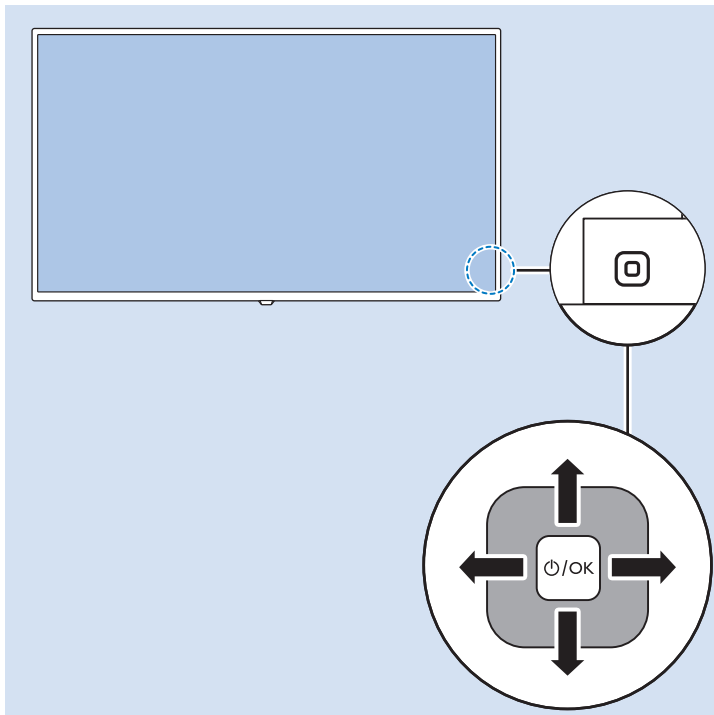

USB Flash Drive

USB Hard Drive

Multimedia Player (UHD Video source)

Video Player - YPbPr, L/R

Video Player - CVBS, L/R

VESA (x, y)
43" (108 cm) 200x200 mm M6
50" (126 cm) 200x200 mm M6
55" (139 cm) 300x200 mm M6
65" (164 cm) 400x200 mm M6