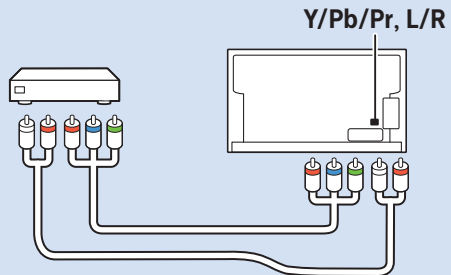

USB Flash Drive

USB Hard Drive

Multimedia Player (UHD Video source)

Video Player - YPbPr, L/R

Video Player - CVBS, L/R

VESA (x, y)
43" (108 cm) 200x200 mm M6
50" (126 cm) 200x200 mm M6
55" (139 cm) 300x200 mm M6
65" (164 cm) 400x200 mm M6