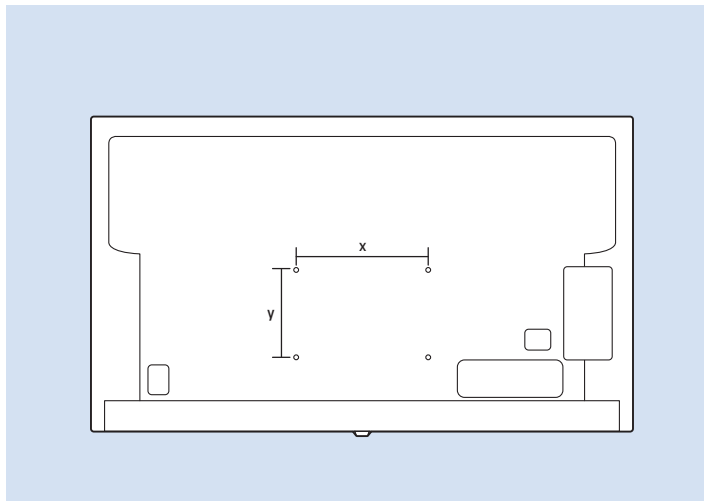

USB Flash Drive

USB Hard Drive

Multimedia Player (UHD Video source)

Video Player - YPbPr, L/R

Video Player - CVBS, L/R

VESA (x, y)
43" (108 cm) 200x200 mm M6
50" (126 cm) 200x200 mm M6
55" (139 cm) 300x200 mm M6
65" (164 cm) 400x200 mm M6