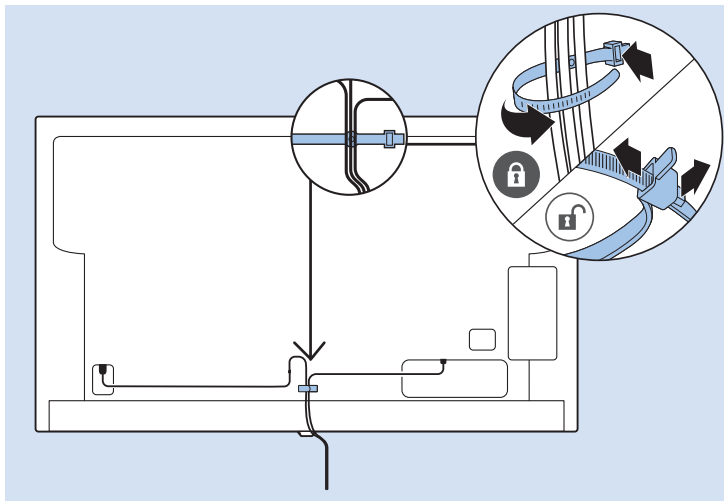

USB Flash Drive

USB Hard Drive

Multimedia Player (UHD Video source)

Video Player - YPbPr, L/R

Video Player - CVBS, L/R

VESA (x, y)
43" (108 cm) 200x200 mm M6
50" (126 cm) 200x200 mm M6
55" (139 cm) 300x200 mm M6
65" (164 cm) 400x200 mm M6