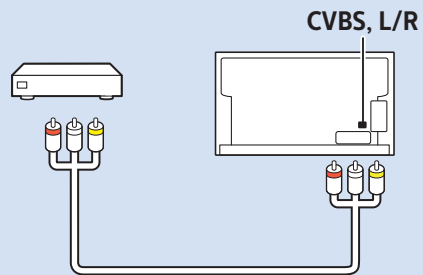

USB Flash Drive

USB Hard Drive

Multimedia Player (UHD Video source)

Video Player - YPbPr, L/R

Video Player - CVBS, L/R

VESA (x, y)
43" (108 cm) 200x200 mm M6
50" (126 cm) 200x200 mm M6
55" (139 cm) 300x200 mm M6
65" (164 cm) 400x200 mm M6