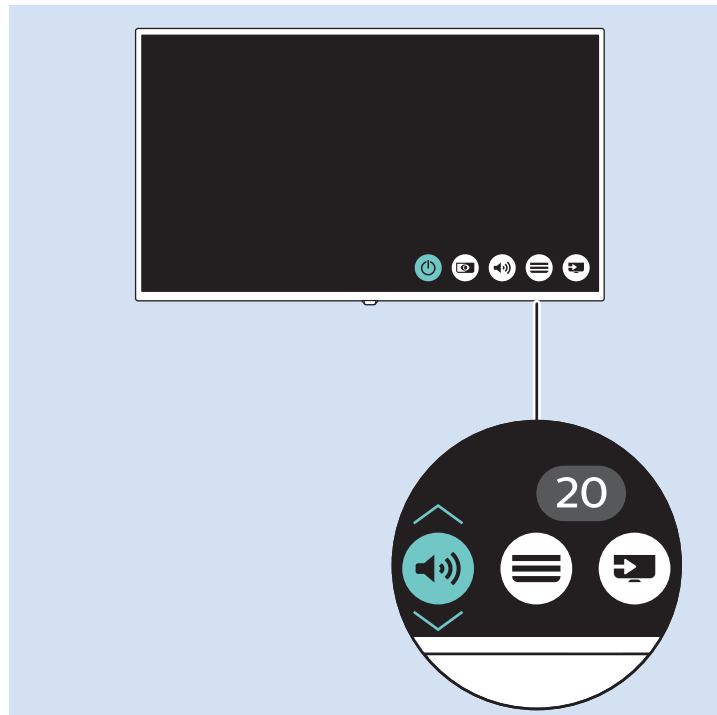

Blu ray - HDMI

Home Theatre System - HDMI 1 ARC

Digital Audio System - OPTICAL

Headphones

MHL

Network - Wireless

Network - Wired

Computer - HDMI

USB Flash Drive

USB Hard Drive

Multimedia Player (UHD Video source)

Video Player - YPbPr, L/R

Video Player - CVBS, L/R

VESA (x, y)
43" (108 cm) 200x200 mm M6
50" (126 cm) 200x200 mm M6
55" (139 cm) 300x200 mm M6
65" (164 cm) 400x200 mm M6