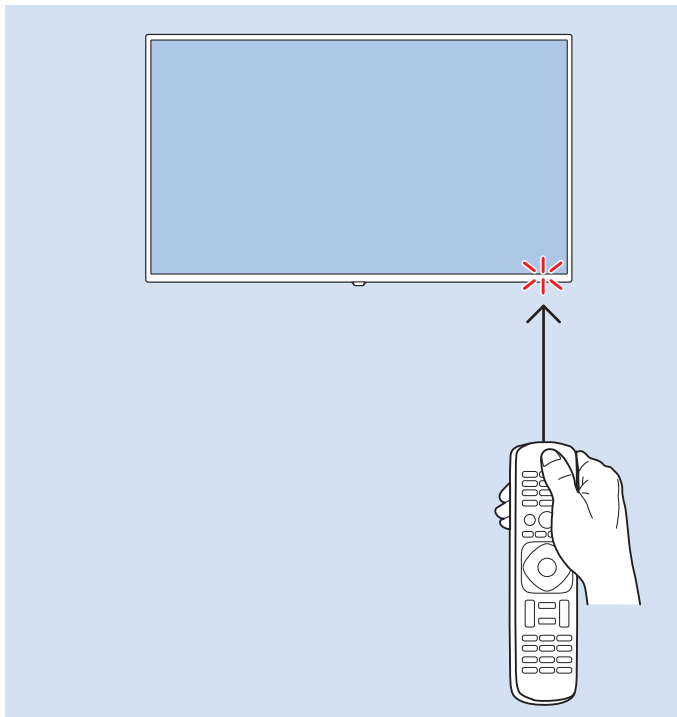

USB Flash Drive

USB Hard Drive

Multimedia Player (UHD Video source)

Video Player - YPbPr, L/R

Video Player - CVBS, L/R

VESA (x, y)
43" (108 cm) 200x200 mm M6
50" (126 cm) 200x200 mm M6
55" (139 cm) 300x200 mm M6
65" (164 cm) 400x200 mm M6