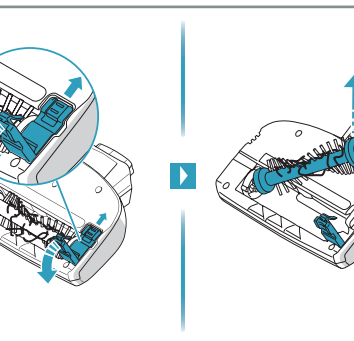

4h

100%

- FULLY CHARGED
- 75-100%
- 50-75%
- 25-50%
- RECHARGING NEEDED

Min Mode ~ 45 min

Max Mode ~ 16 min

PUSH

Max → [ON/OFF] → Min

Car Kit
KIT 360+
PNC: 900 168 340