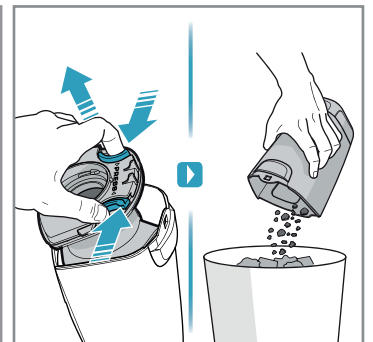

4h

100%

- FULLY CHARGED
- 75-100%
- 50-75%
- 25-50%
- RECHARGING NEEDED

Min Mode ~ 45 min

Max Mode ~ 16 min

PUSH

Max → [ON/OFF] → Min

Car Kit
KIT 360+
PNC: 900 168 340