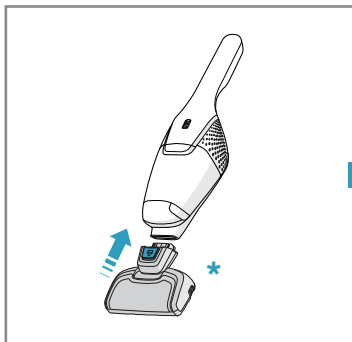

4h

100%

- FULLY CHARGED
- 75-100%
- 50-75%
- 25-50%
- RECHARGING NEEDED

Min Mode ~ 45 min

Max Mode ~ 16 min

PUSH

Max → [ON/OFF] → Min

Car Kit
KIT 360+
PNC: 900 168 340