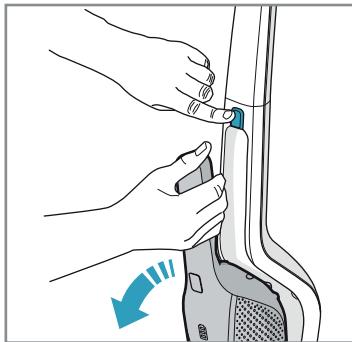

4h

100%

- FULLY CHARGED
- 75-100%
- 50-75%
- 25-50%
- RECHARGING NEEDED

Min Mode ~ 45 min

Max Mode ~ 16 min

PUSH

Max → [ON/OFF] → Min

Car Kit
KIT 360+
PNC: 900 168 340