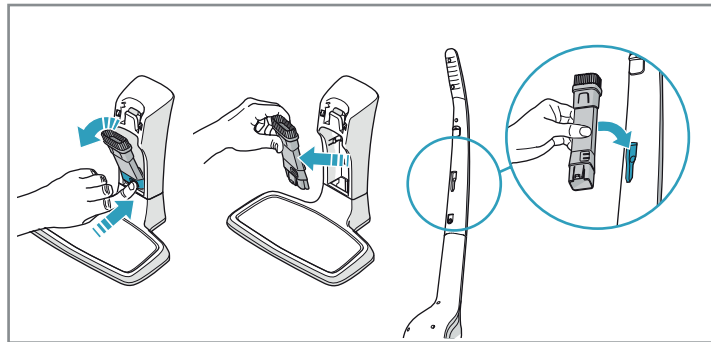

4h

100%

- FULLY CHARGED
- 75-100%
- 50-75%
- 25-50%
- RECHARGING NEEDED

Min Mode ~ 45 min

Max Mode ~ 16 min

PUSH

Max → [ON/OFF] → Min

Car Kit
KIT 360+
PNC: 900 168 340