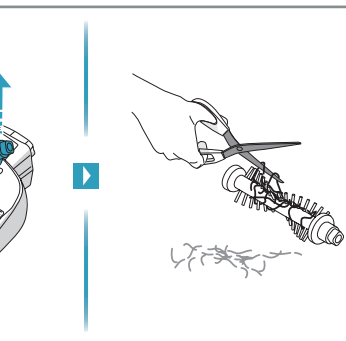

4h

100%

- FULLY CHARGED
- 75-100%
- 50-75%
- 25-50%
- RECHARGING NEEDED

Min Mode ~ 45 min

Max Mode ~ 16 min

PUSH

Max → [ON/OFF] → Min

Car Kit
KIT 360+
PNC: 900 168 340