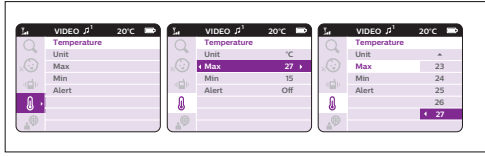

PHILIPS
AVENT

SCD841
SCD843
SCD845

www.philips.com/support

Specifications are subject to change without notice
© 2020 Koninklijke Philips N.V.
All rights reserved.
3000 044 19712

100% recycled paper