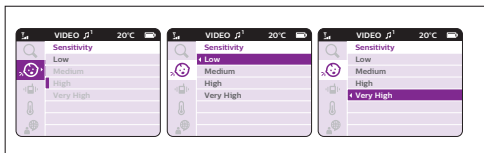

PHILIPS
AVENT

SCD841
SCD843
SCD845

www.philips.com/support

Specifications are subject to change without notice
© 2020 Koninklijke Philips N.V.
All rights reserved.
3000 044 19712

100% recycled paper