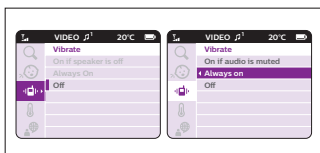

PHILIPS
AVENT

SCD841
SCD843
SCD845

www.philips.com/support

Specifications are subject to change without notice
© 2020 Koninklijke Philips N.V.
All rights reserved.
3000 044 19712

100% recycled paper