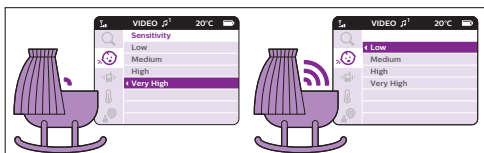

PHILIPS
AVENT

SCD841
SCD843
SCD845

www.philips.com/support

Specifications are subject to change without notice
© 2020 Koninklijke Philips N.V.
All rights reserved.
3000 044 19712

100% recycled paper