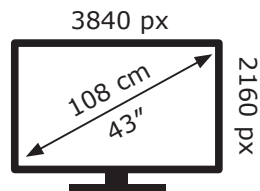

# ENERGY

LG Electronics

43NANO793NE

**65** kWh/1000h

ABCDEF**G**

**83** kWh/1000h

2019/2013