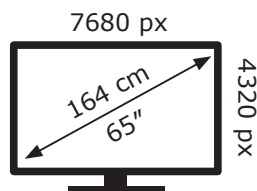

ENERGY

LG Electronics

65NANO993NA

292 kWh/1000h

ABCDEF**G**

329 kWh/1000h

2019/2013