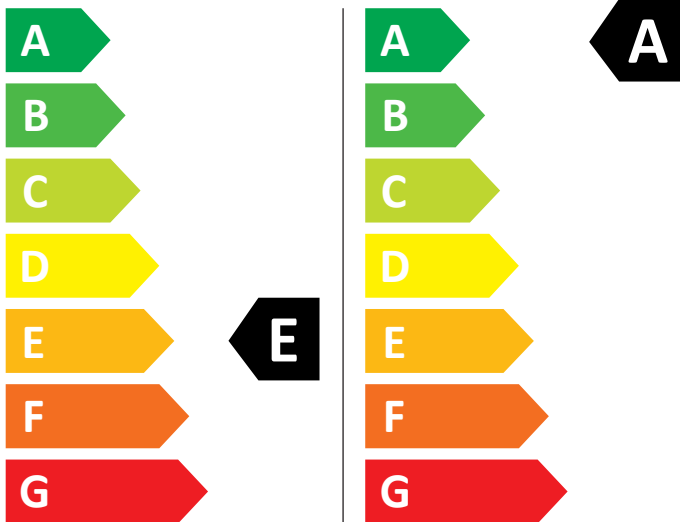

# ENERG

Bosch

WNG24400BY

328 kWh / 100

49 kWh / 100

6,0 kg

9,0 kg

79 L