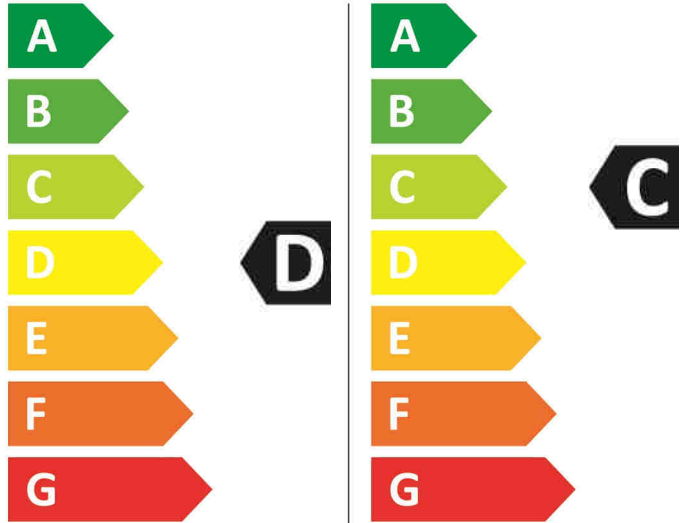

ENERG

beko

HTV8716X1 7162547500

🚰 264 kWh/100

🚰 62 kWh/100

5,0 kg 8,0 kg

53 L 40 L

7:55 3:38