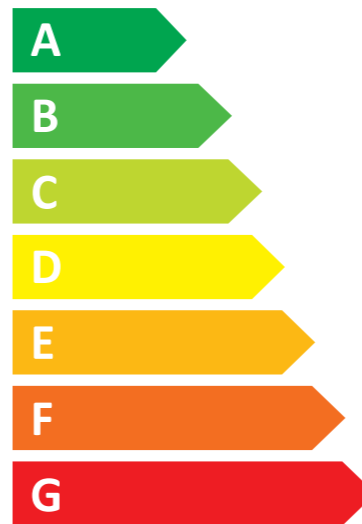

ENERG

LG Electronics

FSR7A94WC

A

44 kWh / 

9,0 kg

3:48

50 L