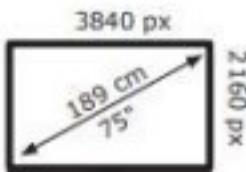

VIVAX

TV-75UHD123T2S2SM

169 kWh/1000h

ABCDEF **G**

172 kWh/1000h

2019/20