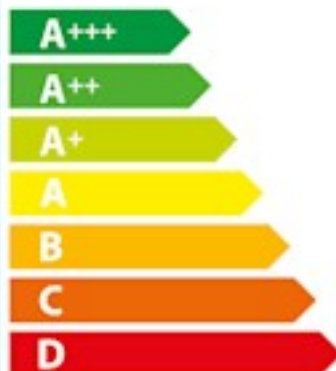

ENERG

енергия · ενεργεια

Klarstein

10041172

A++

12
kWh/annum

A blue icon of a fan or motor. Below it is the text **A**BCDEFG.

A blue icon of a light bulb. Below it is the text **A**BCDEFG.

A blue icon of water droplets falling from a horizontal line. Below it is the text ABC**D** EFG.

A blue icon of a speaker with sound waves. Below it is the text **63**dB.

65/2014