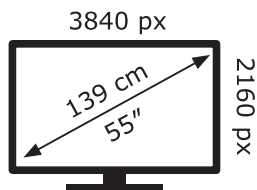

ENERG

LG Electronics

55NANO753PA

95 kWh/1000h

ABCDEF**G**

126 kWh/1000h

2019/2013