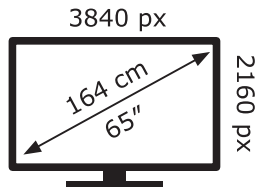

ENERG

LG Electronics

65NANO923PB

134 kWh/1000h

ABCDEF**G**

195 kWh/1000h

2019/2013