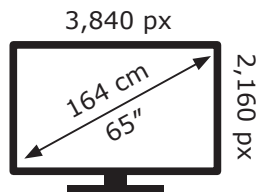

MEZ68846302(REV00)

ENERG

LG Electronics

65UN70003LA

135 kWh/1000h

ABCDEF**G**

150 kWh/1000h

2019/2013