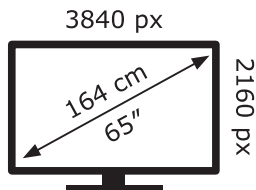

ENERG ⚡

LG Electronics

65UQ75003LF

108 kWh/1000h

ABCDEF**G**

154 kWh/1000h

2019/2013