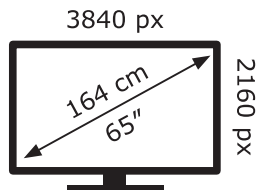

ENERG ⚡

LG Electronics

OLED65C21LA

97 kWh/1000h

ABCDEF**G**

193 kWh/1000h

2019/2013