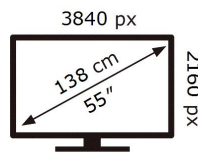

**ENERGY**

SAMSUNG

QE55LS01TAU

**103** kWh/1000h

ABCDEF **G**

**135** kWh/1000h

2019/2013