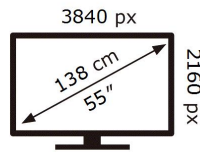

ENERGY

SAMSUNG

QE55QN95AAT

103 kWh/1000h

ABCDEF **G**

200 kWh/1000h

2019/2013