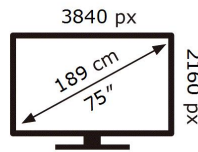

**ENERGY**

SAMSUNG

QE75QN95AAT

**127** kWh/1000h

ABCDEF **G**

**268** kWh/1000h

2019/2013