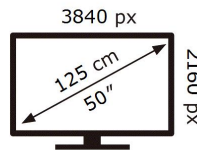

ENERGY

SAMSUNG

UE50TU8072U

109 kWh/1000h

ABCDEF **G**

127 kWh/1000h

2019/2013