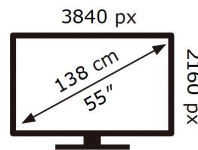

**ENERGY**

SAMSUNG

UE55AU9072U

**94** kWh/1000h

ABCDEF **G**

**125** kWh/1000h

2019/2013