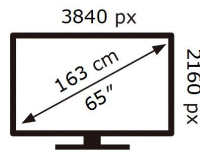

ENERGY

SAMSUNG

UE65TU7172U

137 kWh/1000h

ABCDEF **G**

180 kWh/1000h

2019/2013