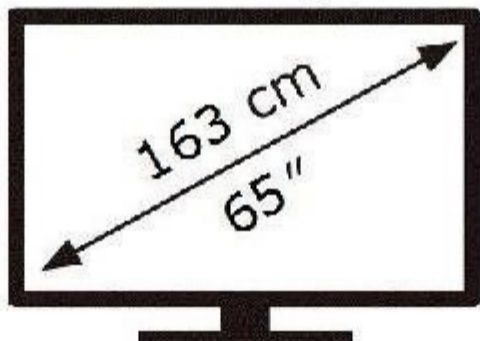

# ENERGY

SAMSUNG

UE65CU8072U

**108** kWh/1000h

ABCDEF **G**

**174** kWh/1000h

3840 px

2160 px