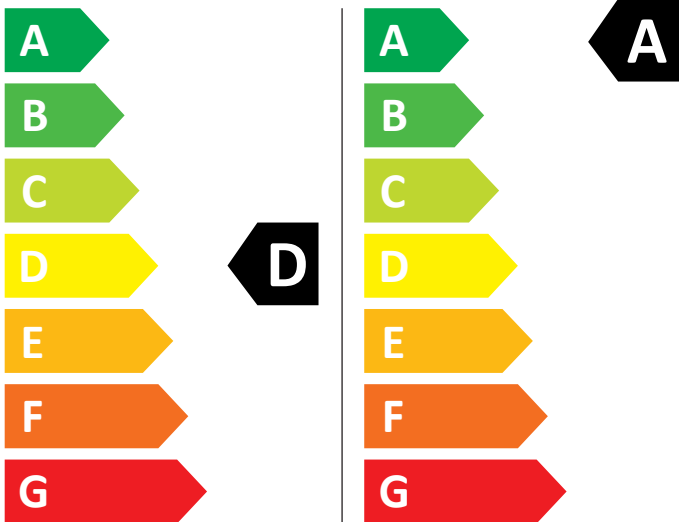

ENERG

Bosch

WNG254A0BY

306 kWh / 100

51 kWh / 100

6,0 kg

10,5 kg

82 L