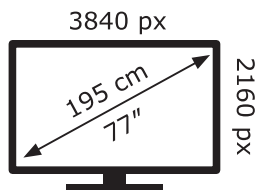

ENERG ⚡

LG Electronics

OLED77A13LA

133 kWh/1000h

ABCDEF**G**

270 kWh/1000h

2019/2013